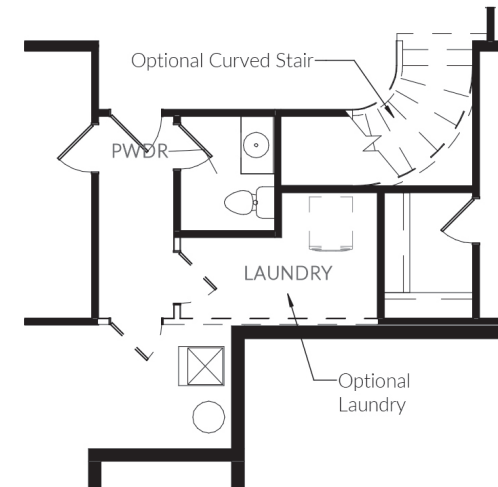

The Windsor

Approx. 3,350 – 3,546 Square Feet | Reverse 1.5 Story | 4-5 Bedrooms | 3.5 Bathrooms

MAIN LEVEL

The Windsor

Approx. 3,350 – 3,546 Square Feet | Reverse 1.5 Story | 4-5 Bedrooms | 3.5 Bathrooms

LOWER LEVEL

The Windsor

Approx. 3,350 – 3,546 Square Feet | Reverse 1.5 Story | 4-5 Bedrooms | 3.5 Bathrooms