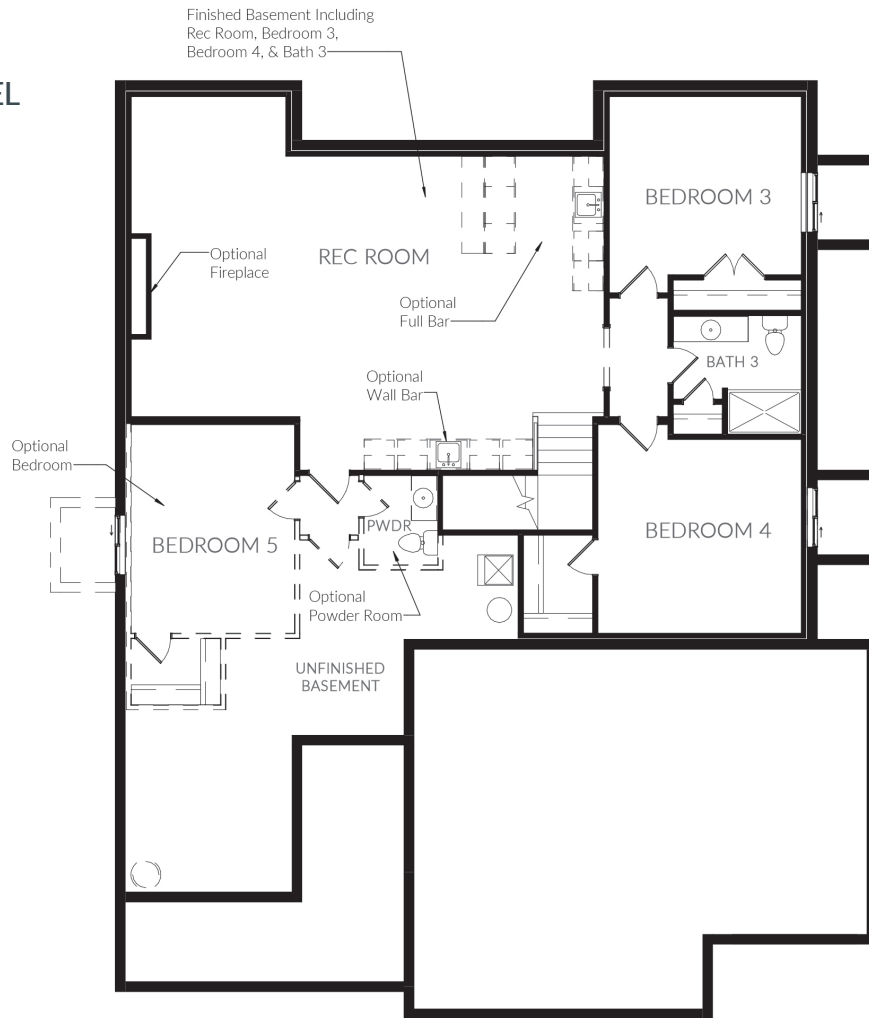

The Windsor

Approx. 3,350 – 3,546 Square Feet | Reverse 1.5 Story | 4-5 Bedrooms | 3.5 Bathrooms

MAIN LEVEL

The Windsor

Approx. 3,350 – 3,546 Square Feet | Reverse 1.5 Story | 4-5 Bedrooms | 3.5 Bathrooms

LOWER LEVEL

The Windsor

Approx. 3,350 – 3,546 Square Feet | Reverse 1.5 Story | 4-5 Bedrooms | 3.5 Bathrooms