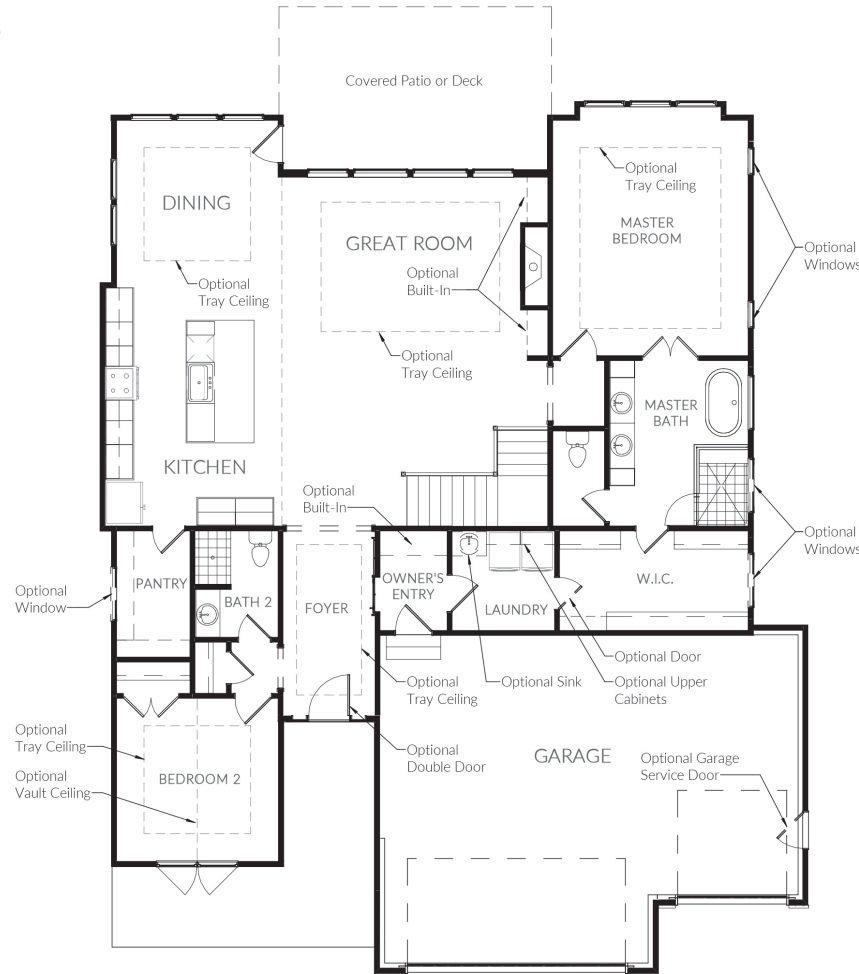

The Windsor

Approx. 3,350 – 3,546 Square Feet | Reverse 1.5 Story | 4-5 Bedrooms | 3.5 Bathrooms

MAIN LEVEL

The Windsor

Approx. 3,350 – 3,546 Square Feet | Reverse 1.5 Story | 4-5 Bedrooms | 3.5 Bathrooms

LOWER LEVEL

The Windsor

Approx. 3,350 – 3,546 Square Feet | Reverse 1.5 Story | 4-5 Bedrooms | 3.5 Bathrooms